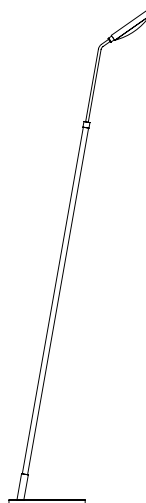

TECHNICAL SHEET

1706-00

Mounting: Lampada da tavolo / Table lamp

Environment: Indoor - IP20

Materials: Metallo e Cuoio / Metal and Leather

Voltage: 220-240V 50/60Hz

Source: LED 4W

Color Temperature: 3000K

Lumen: 370 lm

Lighting Control: Dimmer on cable

1706-10

Mounting: Lampada da terra / Floor lamp

Environment: Indoor - IP20

Materials: Metallo e Cuoio / Metal and Leather

Voltage: 220-240V 50/60Hz

Source: LED 4W

Color Temperature: 3000K

Lumen: 370 lm

Lighting Control: Dimmer on cable

1706-00

1706-10

Ø12 x H63 (40° max)

Ø12 x H135 (25°x max)

Finiture / Finishes

Struttura / Structure

Nero opaco
Matt black

Grigio
Grey

Pelle / Leather*

Pelle cognac
Cognac leather

Pelle nera
Black leather

*Pelle disponibile solo per Spoon con struttura nera / Leather available only for Spoon with matt black structure.